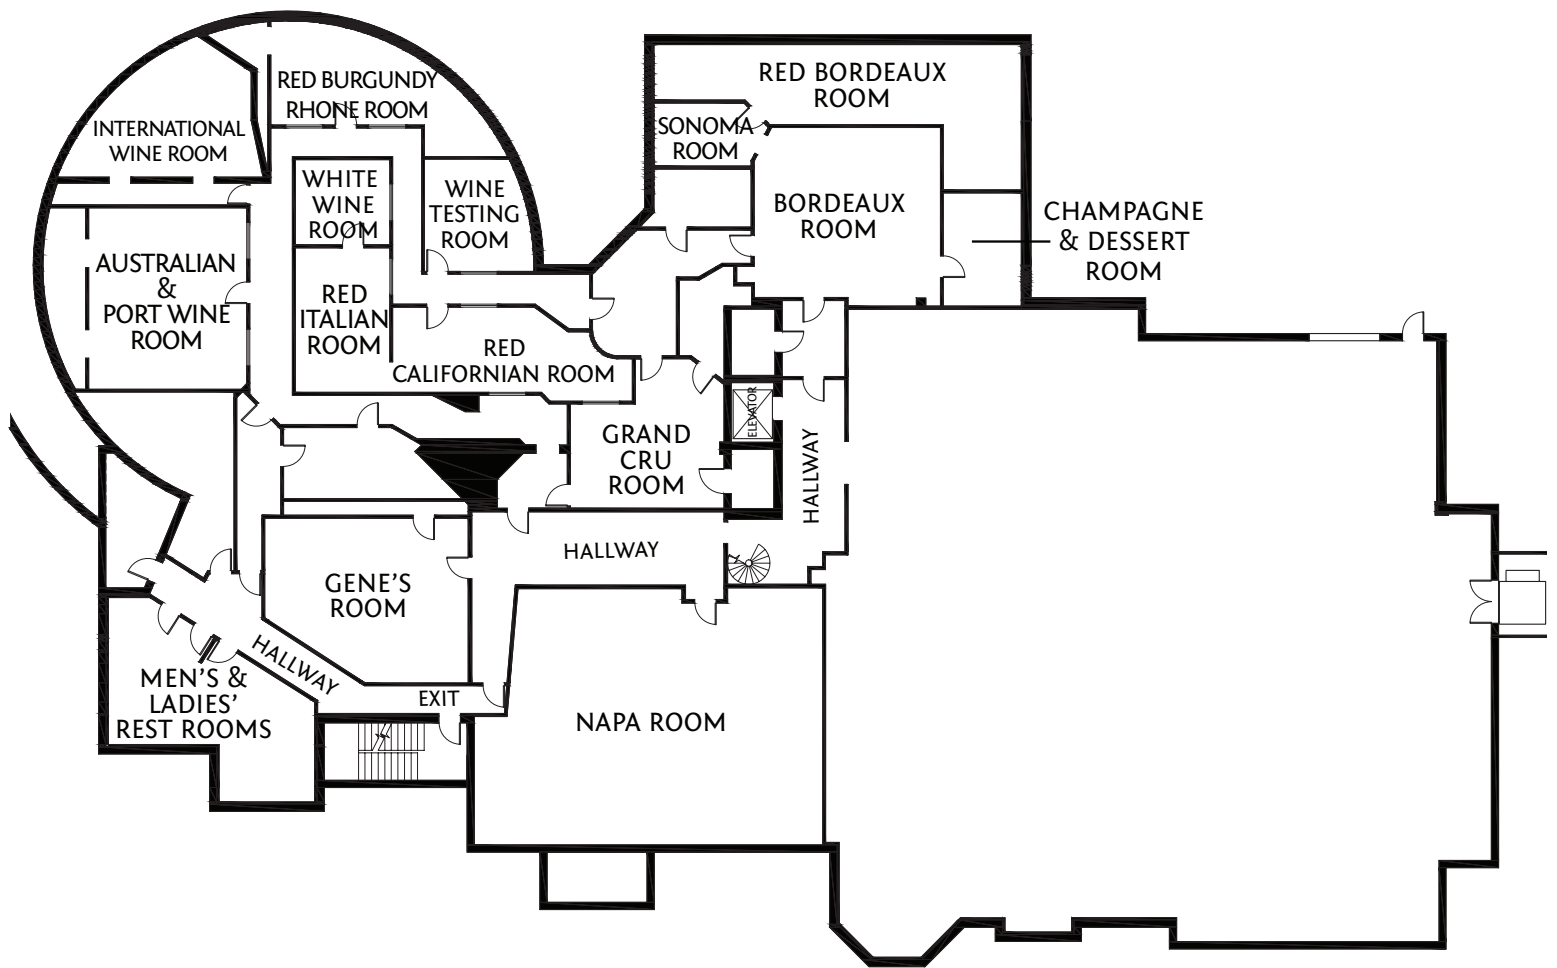

- 32,000 sq. ft. of Unique Enclosed Meeting Space
- 2 Ballrooms
- 10 Break-Out Rooms
- 5 Restaurants
- 3 Distinct Reception Venues

MEETING & BANQUET FACILITIES

VENUE	DIMENSIONS W' X L' X H'	SQUARE FEET	THEATER	CLASSROOM	RECEPTION	BANQUET
Emerald Ballroom		4,300	400	225	450	360 / 310 D
Emerald I	32' x 50' x 20'	1,600	100	75	150	115 / 90 D
Emerald II	45' x 85' x 20'	3,825	150	150	300	240 / 200 D
Garden Room	52' x 28' x 9'	1,456	100	60	100	70 / 50 D
Garden Patio	62' x 18' x 9'	1,116			100	n/a
Wedding Garden	30' x 20' x 9'	600	250		250	n/a
Grand Rotunda	70' Diameter	2,500			225	180
Chestnut Room	74' x 34' x 9'	2,516	150	54	150	110 / 100 D
Napa Room	45' x 36' x 9'	1,620	80	60	100	80
Restaurant Latour	34' x 26' x 9'	884	n/a	n/a	n/a	40
Crystal Tavern	52' x 28' x 9'	1,456	n/a	n/a	30	50
The Wine Cellar						
The Bordeaux Room	27' x 25' x 9'	675	n/a	n/a	50	24
The Grand Cru Room	22' x 21' x 9'	462	n/a	n/a	24	12
Silver Springs Room*	41' x 66' x 9'	2,706	200	141	150	80
Flora Springs Room*	26' x 42' x 9'	1,092	100	54	100	60
Saratoga Room*	69' x 33' x 9'	2,297	100	63	100	100
The Pub	35' x 25' x 9'	875			60	
Willow Springs Board Room	25'x28'x9'	700	45	32	60	40
Gallium Board Room	26' x 16' x 9'	416	n/a	n/a	n/a	n/a
The Biosphere	100' x 100'	10,000		250	150	
Fire & Water Terrace	75' x 50'	3,750				300
Chef's Garden	30' x 20'	600		600	40	40
Springs Bistro						

Please note that capacities are subject to change based on set-up requirements.

*Room can be divided.

GRAND CASCADES LODGE – WINE CELLAR LEVEL

GRAND CASCADES LODGE – LOWER LEVEL

GRAND CASCADES LODGE — GROUND LEVEL

GRAND CASCADES LODGE — SECOND LEVEL