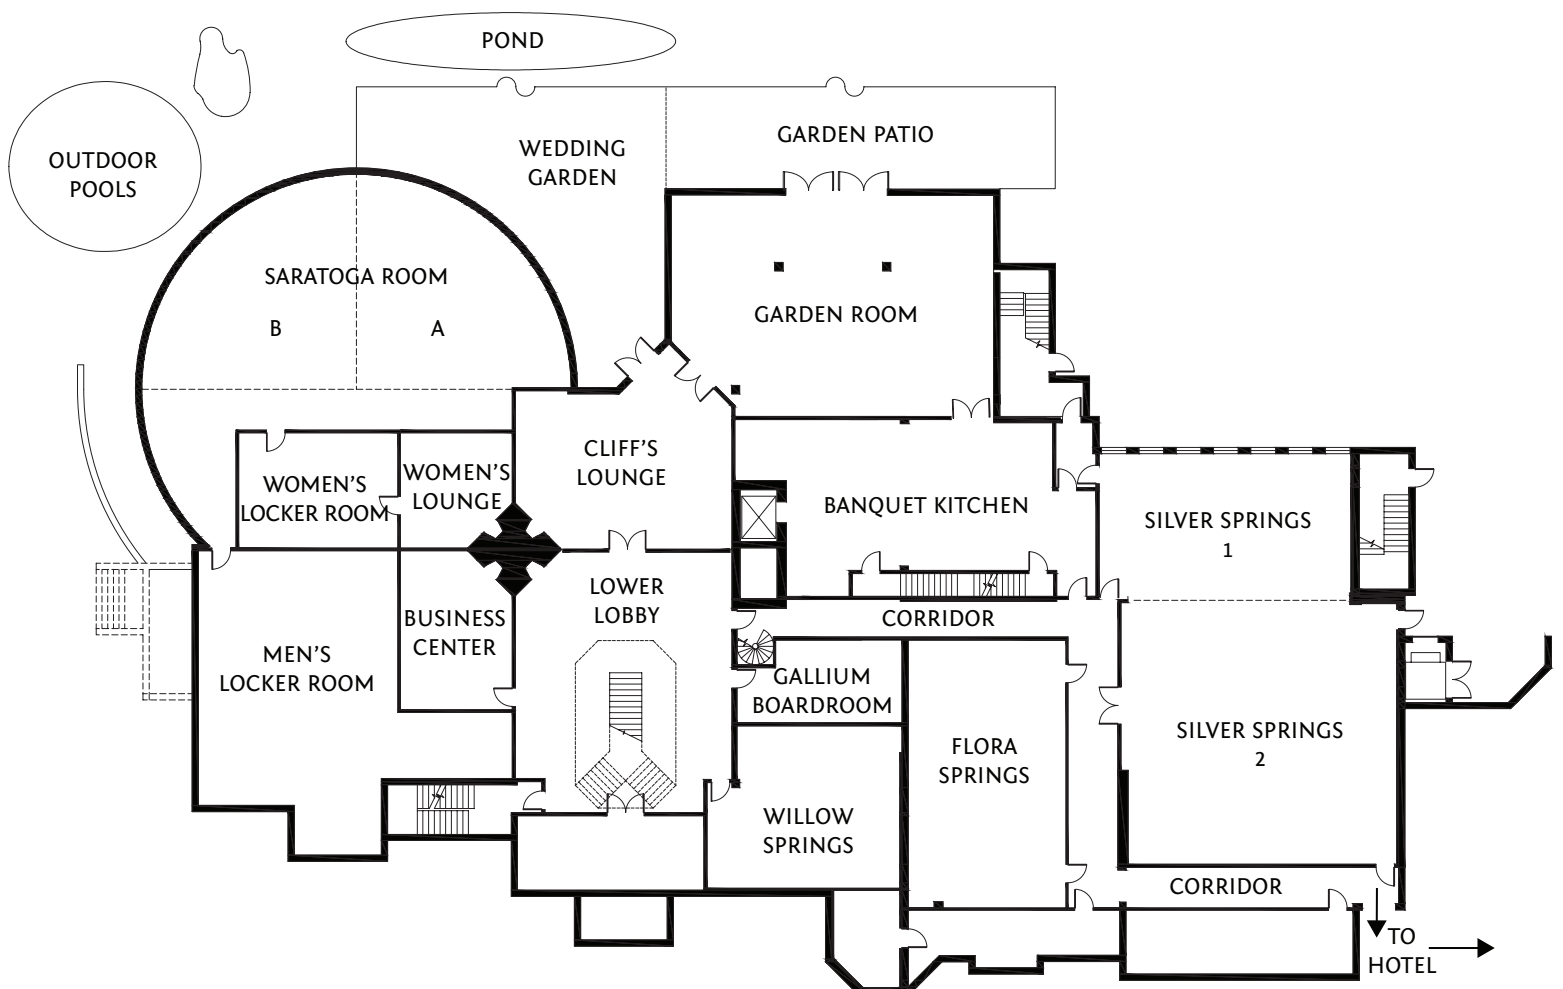

- 32,000 sq. ft. of Unique Enclosed Meeting Space
- 2 Ballrooms
- 10 Break-Out Rooms
- 5 Restaurants
- 3 Distinct Reception Venues

MEETING & BANQUET FACILITIES

VENUE	DIMENSIONS W' X L' X H'	SQUARE FEET	THEATER	CLASSROOM	RECEPTION	BANQUET
Emerald Ballroom		4,300	400	225	450	360 / 310 D
Emerald I	32' x 50' x 20'	1,600	100	75	150	115 / 90 D
Emerald II	45' x 85' x 20'	3,825	150	150	300	240 / 200 D
Garden Room	52' x 28' x 9'	1,456	100	60	100	70 / 50 D
Garden Patio	62' x 18' x 9'	1,116			100	n/a
Wedding Garden	30' x 20' x 9'	600	250		250	n/a
Grand Rotunda	70' Diameter	2,500			225	180
Chestnut Room	74' x 34' x 9'	2,516	150	54	150	110 / 100 D
Napa Room	45' x 36' x 9'	1,620	80	60	100	80
Restaurant Latour	34' x 26' x 9'	884	n/a	n/a	n/a	40
Crystal Tavern	52' x 28' x 9'	1,456	n/a	n/a	30	50
The Wine Cellar						
The Bordeaux Room	27' x 25' x 9'	675	n/a	n/a	50	24
The Grand Cru Room	22' x 21' x 9'	462	n/a	n/a	24	12
Silver Springs Room*	41' x 66' x 9'	2,706	200	141	150	80
Flora Springs Room*	26' x 42' x 9'	1,092	100	54	100	60
Saratoga Room*	69' x 33' x 9'	2,297	100	63	100	100
The Pub	35' x 25' x 9'	875			60	
Willow Springs Board Room	25'x28'x9'	700	45	32	60	40
Gallium Board Room	26' x 16' x 9'	416	n/a	n/a	n/a	n/a
The Biosphere	100' x 100'	10,000		250	150	
Fire & Water Terrace	75' x 50'	3,750				300
Chef's Garden	30' x 20'	600		600	40	40
Springs Bistro						

Please note that capacities are subject to change based on set-up requirements.

*Room can be divided.

GRAND CASCADES LODGE – WINE CELLAR LEVEL

GRAND CASCADES LODGE – LOWER LEVEL

GRAND CASCADES LODGE — GROUND LEVEL

GRAND CASCADES LODGE — SECOND LEVEL