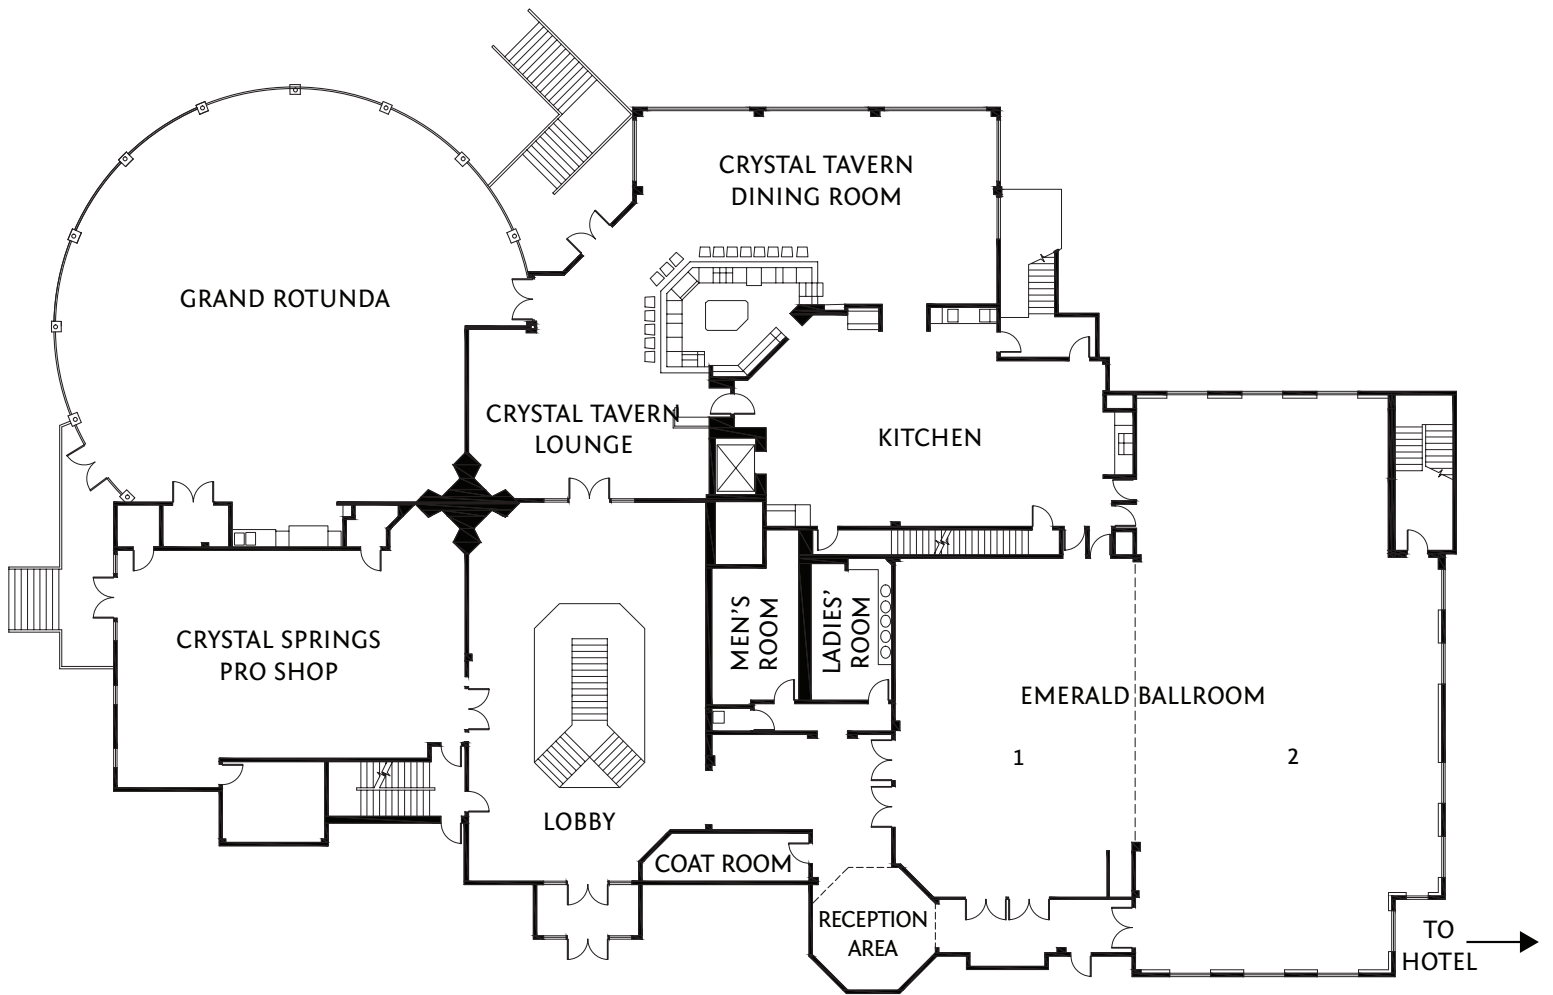

- 32,000 sq. ft. of Unique Enclosed Meeting Space
- 2 Ballrooms
- 10 Break-Out Rooms
- 5 Restaurants
- 3 Distinct Reception Venues

MEETING & BANQUET FACILITIES

VENUE	DIMENSIONS W' X L' X H'	SQUARE FEET	THEATER	CLASSROOM	RECEPTION	BANQUET
Emerald Ballroom		4,300	400	225	450	360 / 310 D
Emerald I	32' x 50' x 20'	1,600	100	75	150	115 / 90 D
Emerald II	45' x 85' x 20'	3,825	150	150	300	240 / 200 D
Garden Room	52' x 28' x 9'	1,456	100	60	100	70 / 50 D
Garden Patio	62' x 18' x 9'	1,116			100	n/a
Wedding Garden	30' x 20' x 9'	600	250		250	n/a
Grand Rotunda	70' Diameter	2,500			225	180
Chestnut Room	74' x 34' x 9'	2,516	150	54	150	110 / 100 D
Napa Room	45' x 36' x 9'	1,620	80	60	100	80
Restaurant Latour	34' x 26' x 9'	884	n/a	n/a	n/a	40
Crystal Tavern	52' x 28' x 9'	1,456	n/a	n/a	30	50
The Wine Cellar						
The Bordeaux Room	27' x 25' x 9'	675	n/a	n/a	50	24
The Grand Cru Room	22' x 21' x 9'	462	n/a	n/a	24	12
Silver Springs Room*	41' x 66' x 9'	2,706	200	141	150	80
Flora Springs Room*	26' x 42' x 9'	1,092	100	54	100	60
Saratoga Room*	69' x 33' x 9'	2,297	100	63	100	100
The Pub	35' x 25' x 9'	875			60	
Willow Springs Board Room	25'x28'x9'	700	45	32	60	40
Gallium Board Room	26' x 16' x 9'	416	n/a	n/a	n/a	n/a
The Biosphere	100' x 100'	10,000		250	150	
Fire & Water Terrace	75' x 50'	3,750				300
Chef's Garden	30' x 20'	600		600	40	40
Springs Bistro						

Please note that capacities are subject to change based on set-up requirements.

*Room can be divided.

GRAND CASCADES LODGE – WINE CELLAR LEVEL

GRAND CASCADES LODGE – LOWER LEVEL

GRAND CASCADES LODGE — GROUND LEVEL

GRAND CASCADES LODGE — SECOND LEVEL