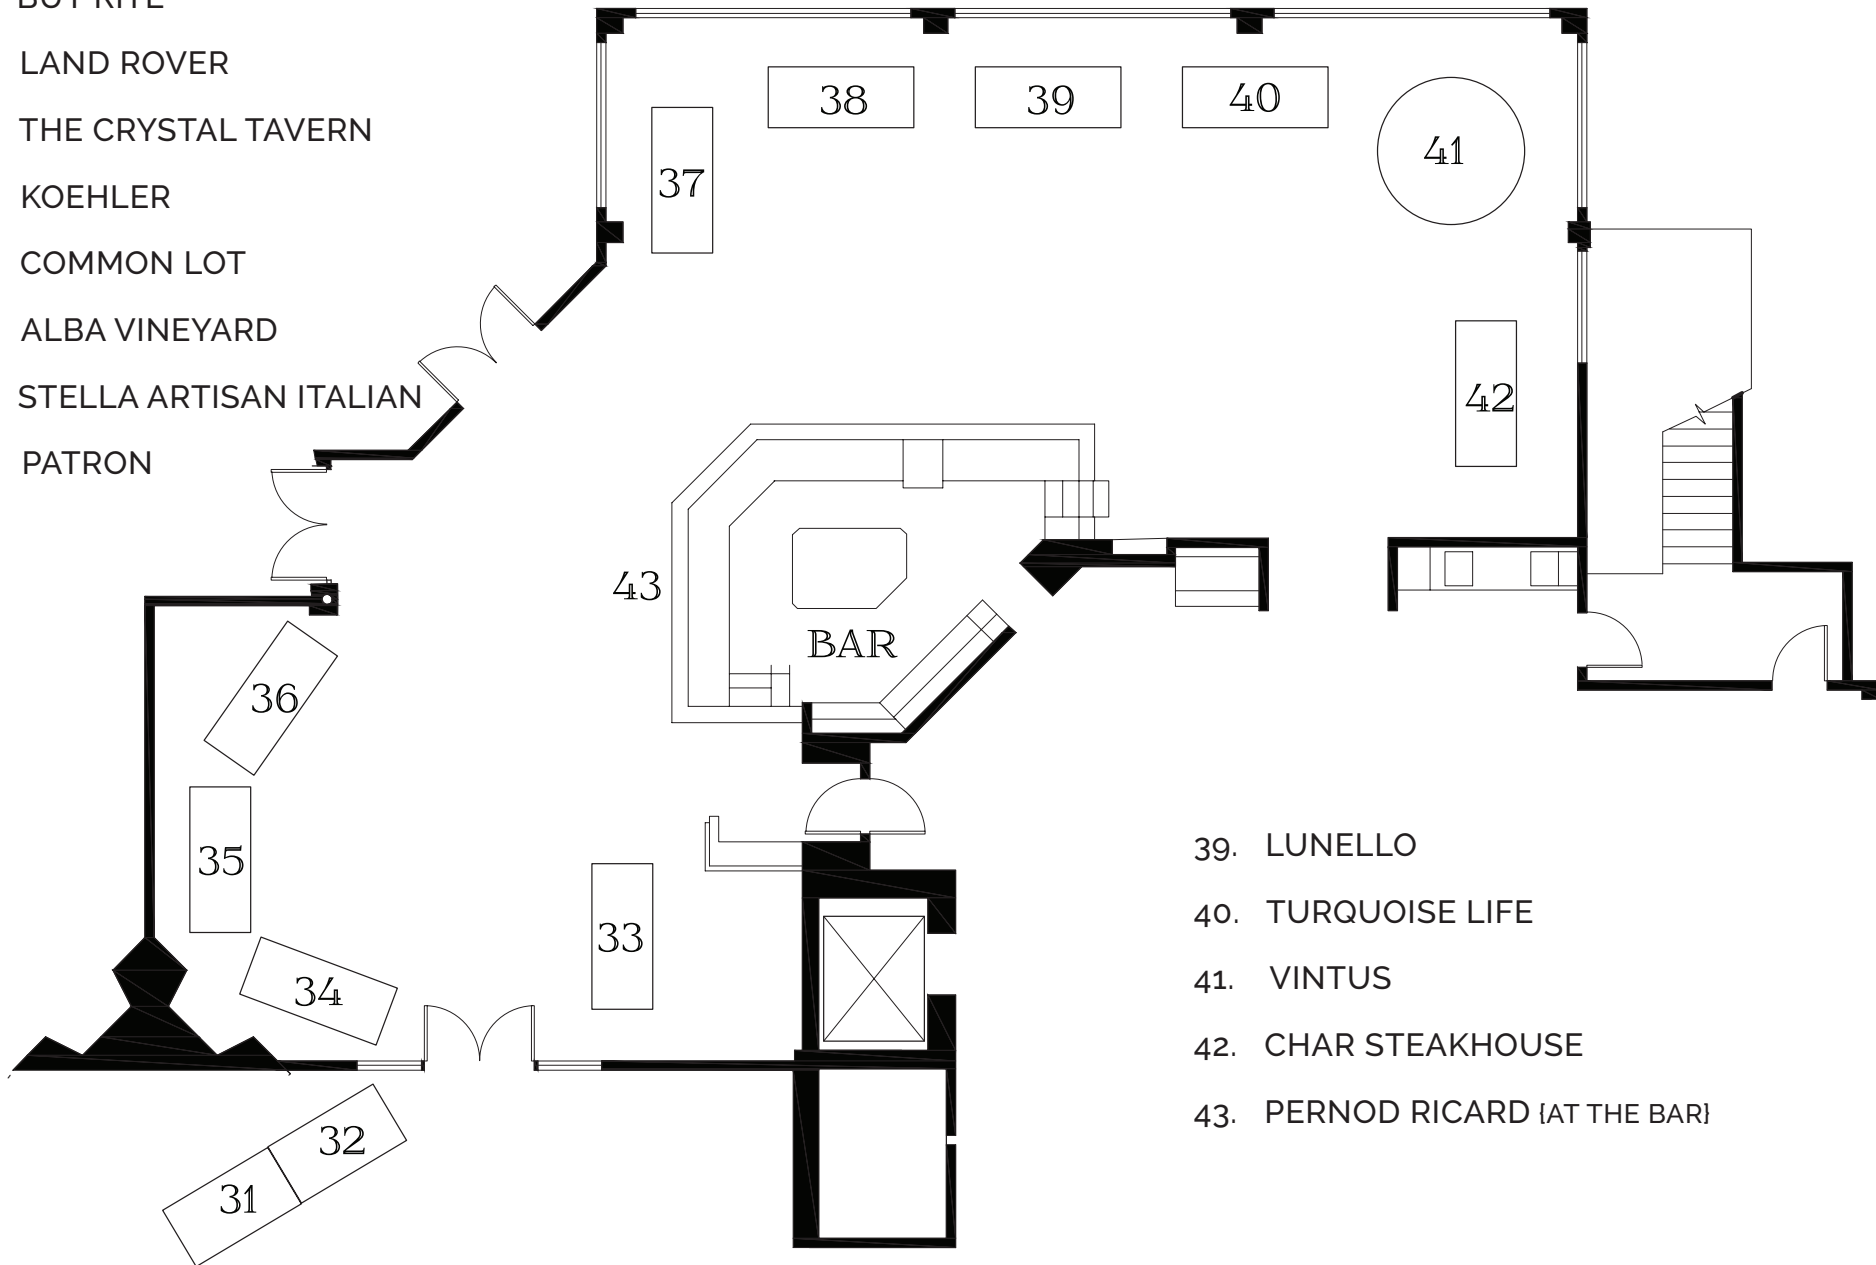

EMERALD BALLROOM

MAIN LEVEL — THE GRAND TASTING

THE CRYSTAL TAVERN

MAIN LEVEL – THE GRAND TASTING

- 31. BUY RITE
- 32. LAND ROVER
- 33. THE CRYSTAL TAVERN
- 34. KOEHLER
- 35. COMMON LOT
- 36. ALBA VINEYARD
- 37. STELLA ARTISAN ITALIAN
- 38. PATRON

- 39. LUNELLO
- 40. TURQUOISE LIFE
- 41. VINTUS
- 42. CHAR STEAKHOUSE
- 43. PERNOD RICARD (AT THE BAR)

LOWER LOBBY + CLIFF'S LOUNGE

GROUND LEVEL — THE GRAND TASTING

- 44. COFFEE AFFICIONADO
- 45. MAKER'S MARK
- 46. PIATTINO NEIGHBORHOOD BISTRO
- 47. CRUISE PLANNERS

WILLOW SPRINGS

GROUND LEVEL — THE GRAND TASTING

- 48. MONTCLAIR BREAD CO.
- 49. TAHOE KITCHEN COMPANY
- 50. SAMSON & SURREY — BLUECOAT
- 51. ARIANE KITCHEN & BAR
- 52. SAGAMORE SPIRITS
- 53. NICHE IMPORT CO.
- 54. NEW YORK LIFE

GARDEN ROOM

GROUND LEVEL — THE GRAND TASTING

- 55. CASTLE BRANDS
- 56. A TACO AFFAIR
- 57. VAN DUZER VINEYARDS
- 58. ANDRE'S
- 59. MAXUM CIGARS
- 60. TREFETHEN VINEYARDS
- 61. STOLI
- 62. STIRLING TAVERN
- 63. DIAGEO
- 64. THE FARM AT GLENWOOD MOUNTAIN
- 65. BODEGAS GARZON — PACIFIC HIGHWAY
- 66. SMOKE RISE VILLAGE
- 67. CONSTELLATION
- 68. TRU ESTATES — CONSTELLATION