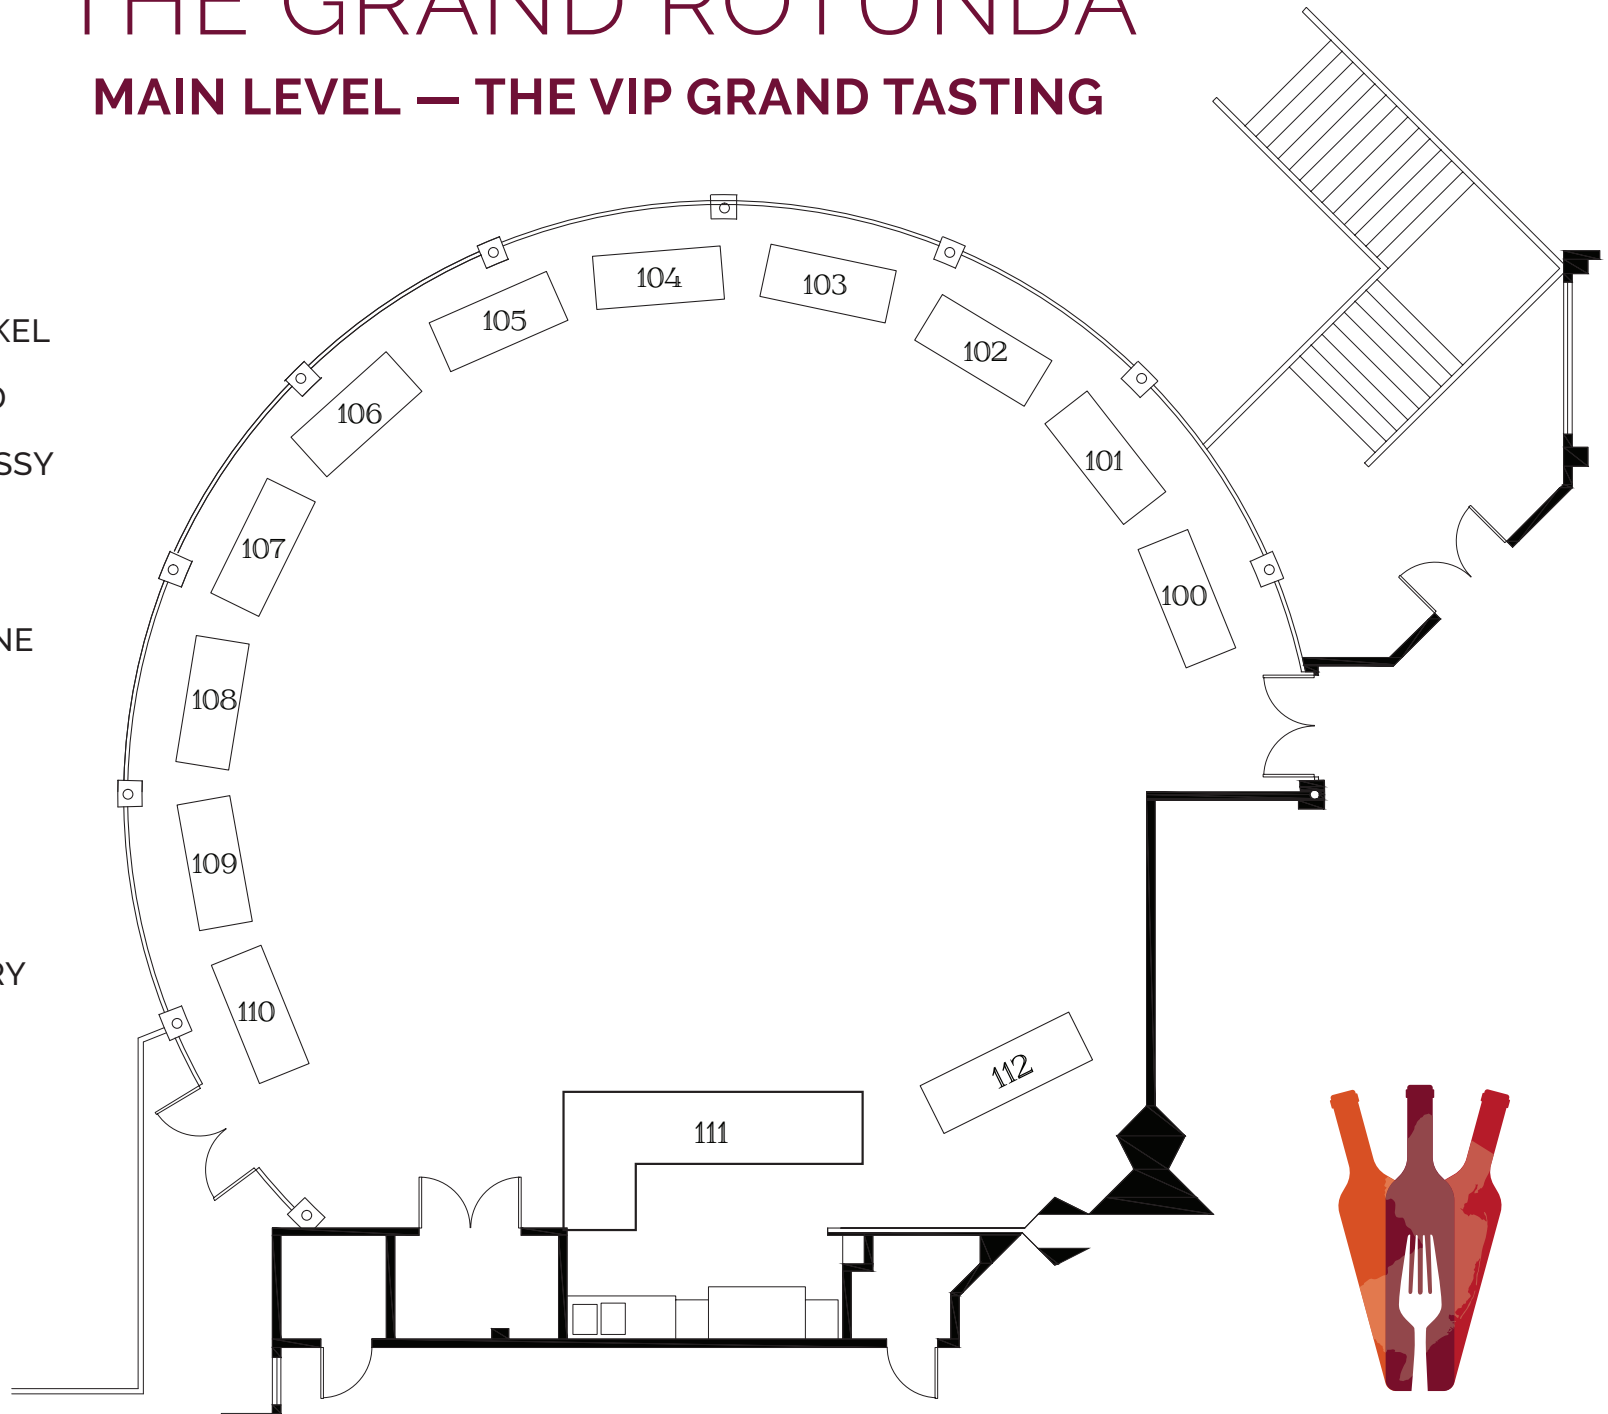

THE GRAND ROTUNDA

MAIN LEVEL – THE VIP GRAND TASTING

- 100. DUCKHORN
- 101. RYLAND INN
- 102. NICKEL & NICKEL
- 103. CAFÉ BOULUD
- 104. MOET HENNESSY
CHAMPAGNE
- 105. FERRARI
- 106. KOBRAND WINE
- 107. TREASURY
- 108. FELINA
- 109. HUSIC
- 110. FOLIO
- 111. BEAM SUNTORY
- 112. FOSSIL FARMS

CHESTNUT ROOM + RESTAURANT LATOUR

SECOND LEVEL — THE VIP GRAND TASTING

- 113. MOET HENNESSY WINE
- 114. FREEMANS
- 115. HALL
- 116. D'ARTAGNAN
- 117. HESS COLLECTION
- 118. KOBRAND
- 119. NINETY ACRES
- 120. HOPE FAMILY WINES
- 121. VINEYARD BRANDS
- 122. WILLIAM GRANT
(CIGAR BAR)
- 123. RESTAURANT LATOUR

EMERALD BALLROOM

MAIN LEVEL — THE GRAND TASTING

THE CRYSTAL TAVERN

MAIN LEVEL – THE GRAND TASTING

- 31. BUY RITE
- 32. LAND ROVER
- 33. THE CRYSTAL TAVERN
- 34. KOEHLER
- 35. COMMON LOT
- 36. ALBA VINEYARD
- 37. STELLA ARTISAN ITALIAN
- 38. PATRON

- 39. LUNELLO
- 40. TURQUOISE LIFE
- 41. VINTUS
- 42. CHAR STEAKHOUSE
- 43. PERNOD RICARD (AT THE BAR)

LOWER LOBBY + CLIFF'S LOUNGE

GROUND LEVEL — THE GRAND TASTING

- 44. COFFEE AFFICIONADO
- 45. MAKER'S MARK
- 46. PIATTINO NEIGHBORHOOD BISTRO
- 47. CRUISE PLANNERS