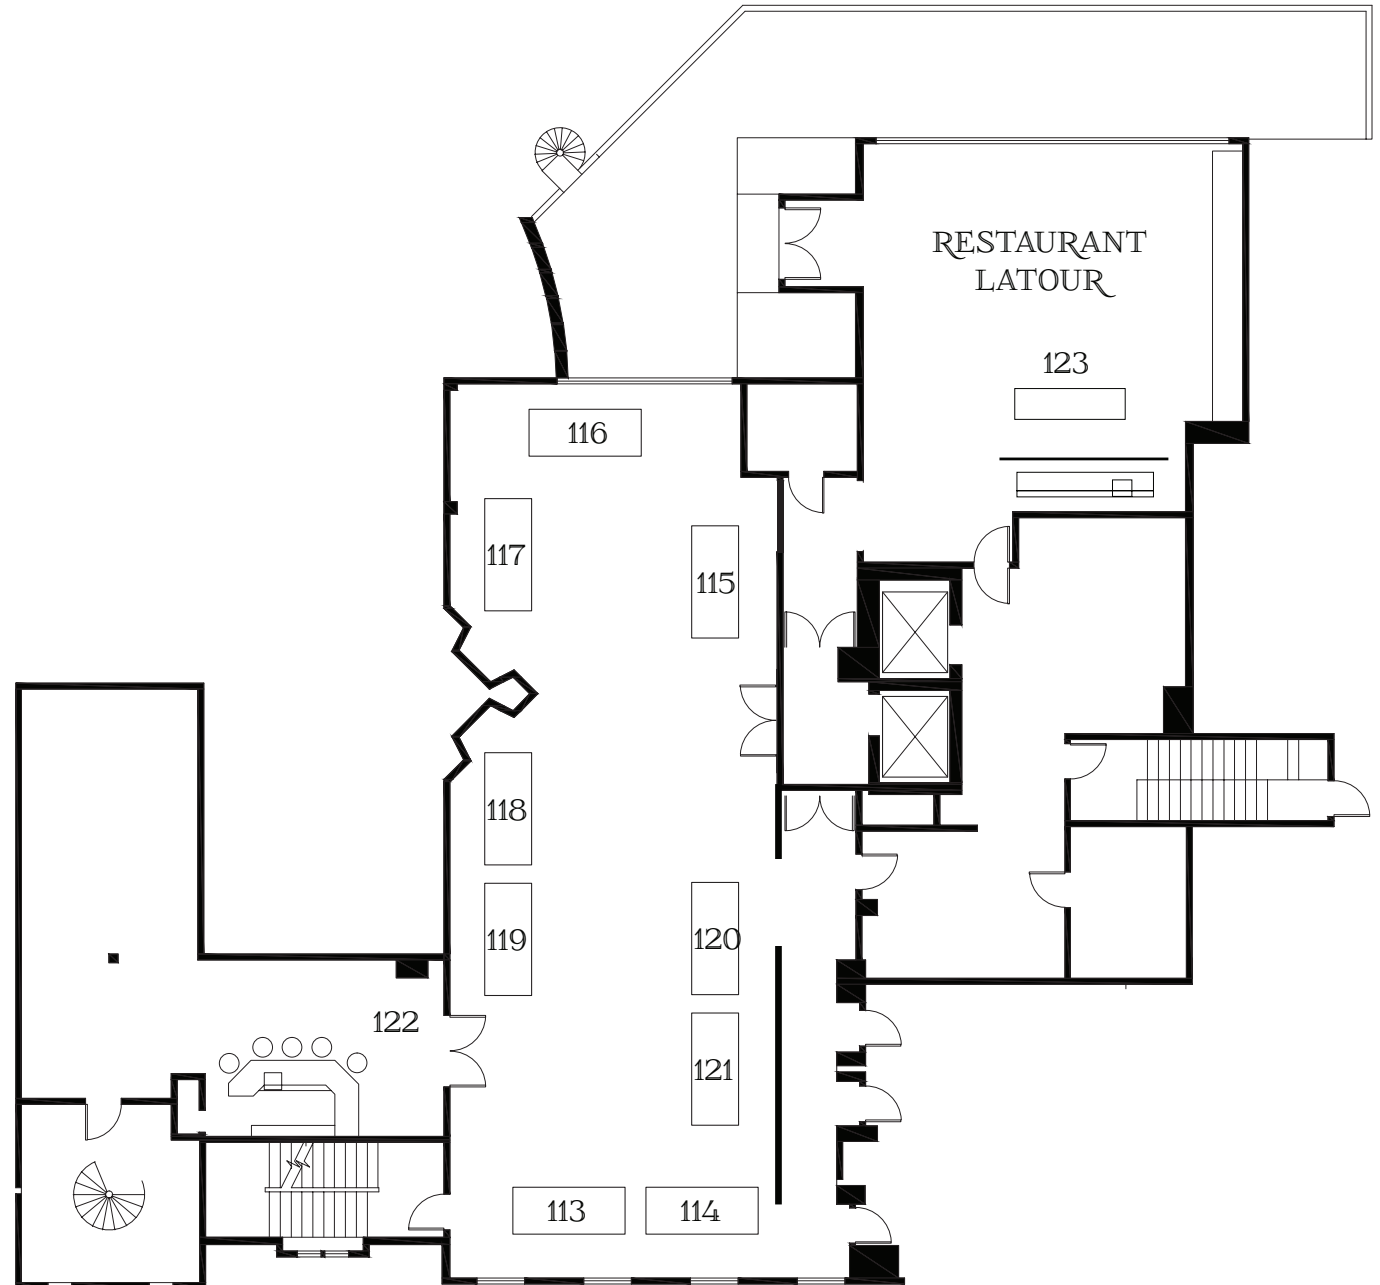

THE GRAND ROTUNDA

MAIN LEVEL – THE VIP GRAND TASTING

- 100. DUCKHORN
- 101. RYLAND INN
- 102. NICKEL & NICKEL
- 103. CAFÉ BOULUD
- 104. MOET HENNESSY
CHAMPAGNE
- 105. FERRARI
- 106. KOBRAND WINE
- 107. TREASURY
- 108. FELINA
- 109. HUSIC
- 110. FOLIO
- 111. BEAM SUNTORY
- 112. FOSSIL FARMS

CHESTNUT ROOM + RESTAURANT LATOUR

SECOND LEVEL — THE VIP GRAND TASTING

- 113. MOET HENNESSY WINE
- 114. FREEMANS
- 115. HALL
- 116. D'ARTAGNAN
- 117. HESS COLLECTION
- 118. KOBRAND
- 119. NINETY ACRES
- 120. HOPE FAMILY WINES
- 121. VINEYARD BRANDS
- 122. WILLIAM GRANT
(CIGAR BAR)
- 123. RESTAURANT LATOUR

EMERALD BALLROOM

MAIN LEVEL — THE GRAND TASTING

THE CRYSTAL TAVERN

MAIN LEVEL – THE GRAND TASTING

- 31. BUY RITE
- 32. LAND ROVER
- 33. THE CRYSTAL TAVERN
- 34. KOEHLER
- 35. COMMON LOT
- 36. ALBA VINEYARD
- 37. STELLA ARTISAN ITALIAN
- 38. PATRON

- 39. LUNELLO
- 40. TURQUOISE LIFE
- 41. VINTUS
- 42. CHAR STEAKHOUSE
- 43. PERNOD RICARD (AT THE BAR)

LOWER LOBBY + CLIFF'S LOUNGE

GROUND LEVEL — THE GRAND TASTING

- 44. COFFEE AFFICIONADO
- 45. MAKER'S MARK
- 46. PIATTINO NEIGHBORHOOD BISTRO
- 47. CRUISE PLANNERS