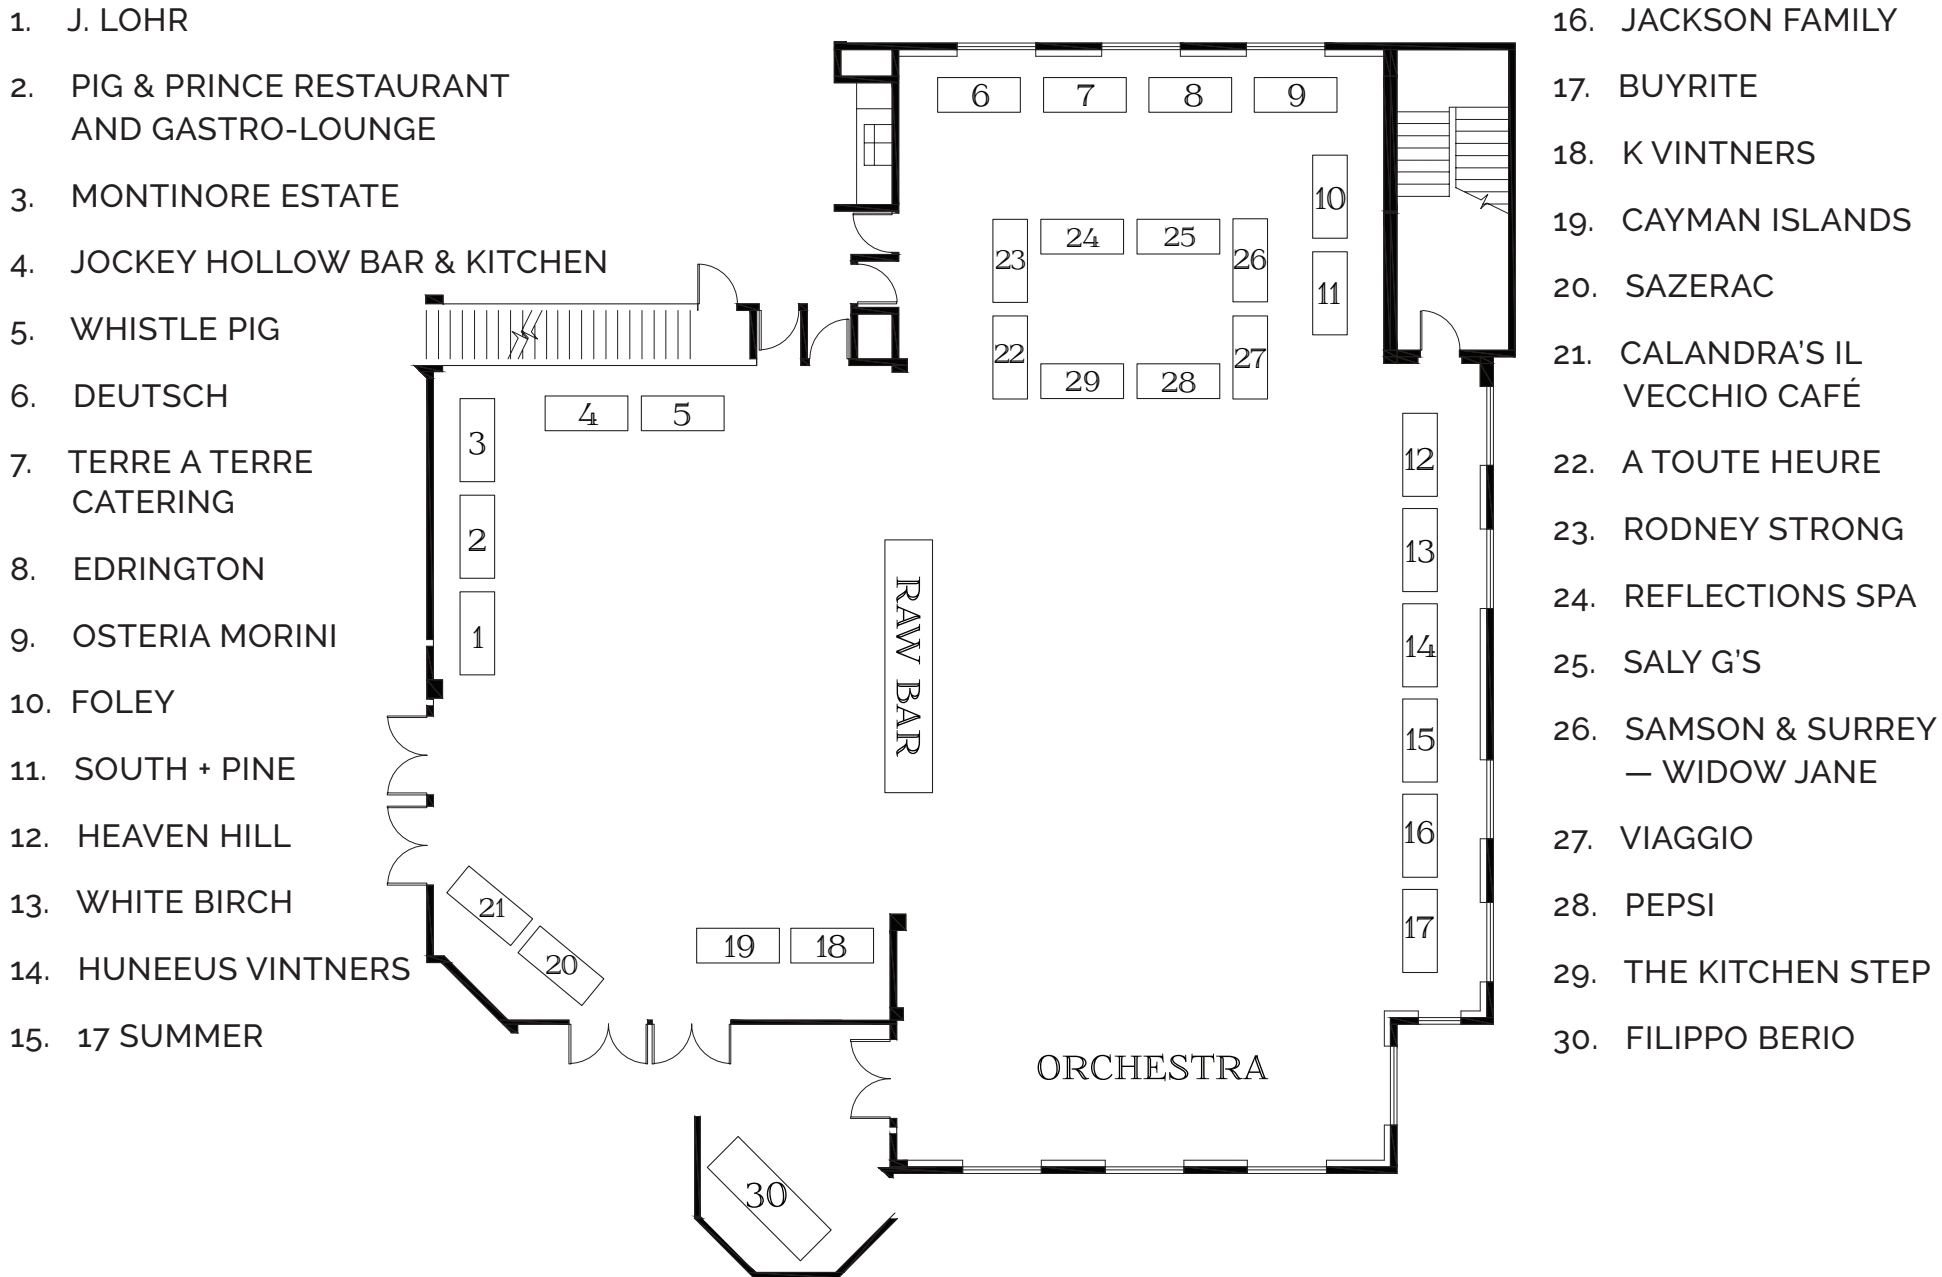

CHESTNUT ROOM + RESTAURANT LATOUR

SECOND LEVEL — THE VIP GRAND TASTING

- 113. MOET HENNESSY WINE
- 114. FREEMANS
- 115. HALL
- 116. D'ARTAGNAN
- 117. HESS COLLECTION
- 118. KOBRAND
- 119. NINETY ACRES
- 120. HOPE FAMILY WINES
- 121. VINEYARD BRANDS
- 122. WILLIAM GRANT
(CIGAR BAR)
- 123. RESTAURANT LATOUR

EMERALD BALLROOM

MAIN LEVEL — THE GRAND TASTING

THE CRYSTAL TAVERN

MAIN LEVEL – THE GRAND TASTING

- 31. BUY RITE
- 32. LAND ROVER
- 33. THE CRYSTAL TAVERN
- 34. KOEHLER
- 35. COMMON LOT
- 36. ALBA VINEYARD
- 37. STELLA ARTISAN ITALIAN
- 38. PATRON

- 39. LUNELLO
- 40. TURQUOISE LIFE
- 41. VINTUS
- 42. CHAR STEAKHOUSE
- 43. PERNOD RICARD (AT THE BAR)

LOWER LOBBY + CLIFF'S LOUNGE

GROUND LEVEL — THE GRAND TASTING

- 44. COFFEE AFFICIONADO
- 45. MAKER'S MARK
- 46. PIATTINO NEIGHBORHOOD BISTRO
- 47. CRUISE PLANNERS