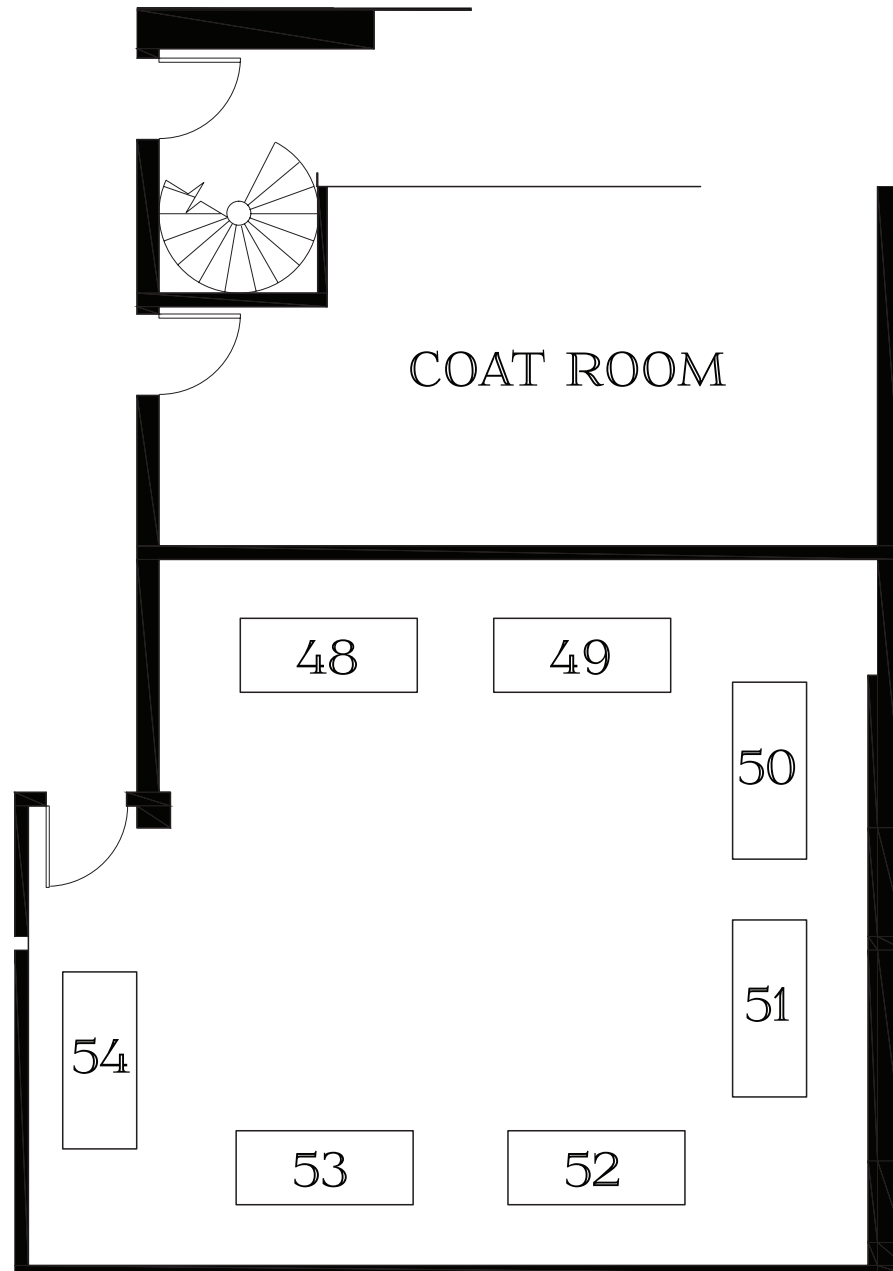

WILLOW SPRINGS

GROUND LEVEL — THE GRAND TASTING

48. MONTCLAIR BREAD CO.
49. TAHOE KITCHEN COMPANY
50. SAMSON & SURREY — BLUECOAT
51. ARIANE KITCHEN & BAR
52. SAGAMORE SPIRITS
53. NICHE IMPORT CO.
54. NEW YORK LIFE