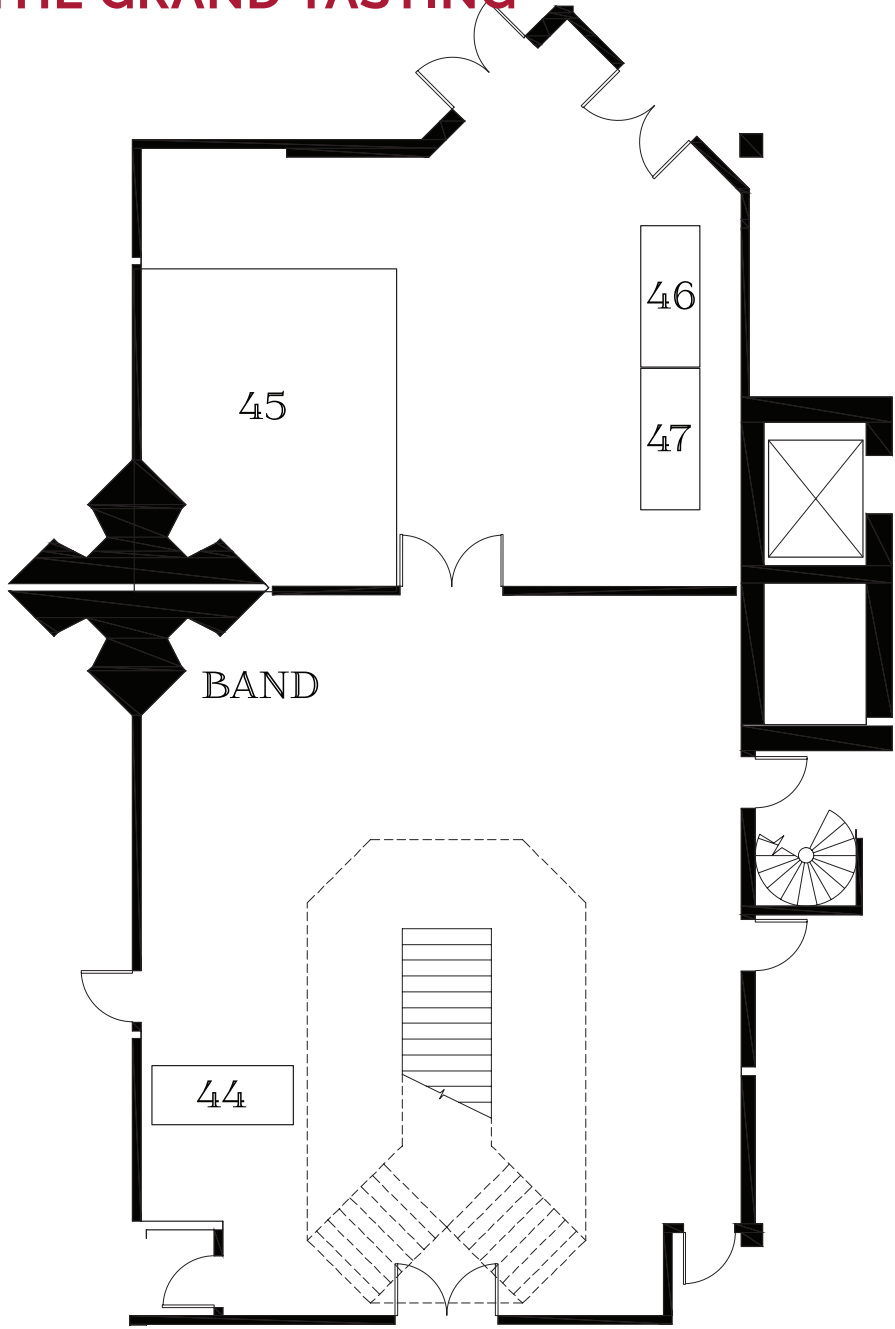

EMERALD BALLROOM

MAIN LEVEL — THE GRAND TASTING

THE CRYSTAL TAVERN

MAIN LEVEL – THE GRAND TASTING

- 31. BUY RITE
- 32. LAND ROVER
- 33. THE CRYSTAL TAVERN
- 34. KOEHLER
- 35. COMMON LOT
- 36. ALBA VINEYARD
- 37. STELLA ARTISAN ITALIAN
- 38. PATRON

- 39. LUNELLO
- 40. TURQUOISE LIFE
- 41. VINTUS
- 42. CHAR STEAKHOUSE
- 43. PERNOD RICARD (AT THE BAR)

LOWER LOBBY + CLIFF'S LOUNGE

GROUND LEVEL — THE GRAND TASTING

- 44. COFFEE AFFICIONADO
- 45. MAKER'S MARK
- 46. PIATTINO NEIGHBORHOOD BISTRO
- 47. CRUISE PLANNERS